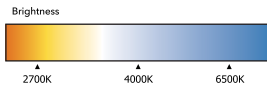

LED SLIM ROUND PANEL

Código	Tipo	Montaje	Potencia	Tensión	Temp.	Flujo Luminoso	Medida	Bulto	PF	CRI	Vida Útil
RLRLW3W	Downlight	Empotrable	3W	85-277V	3000K	190lm	85 x 10	40	0.9	80	25000 hrs
RLRLN3W	Downlight	Empotrable	3W	85-277V	4000K	190lm	85 x 10	40	0.9	80	25000 hrs
RLRLD3W	Downlight	Empotrable	3W	85-277V	6500K	190lm	85 x 10	40	0.9	80	25000 hrs
RLRLW6W	Downlight	Empotrable	6W	85-277V	3000K	390lm	120 x 10	40	0.9	80	25000 hrs
RLRLN6W	Downlight	Empotrable	6W	85-277V	4000K	390lm	120 x 10	40	0.9	80	25000 hrs
RLRLD6W	Downlight	Empotrable	6W	85-277V	6500K	390lm	120 x 10	40	0.9	80	25000 hrs
RLRLW12W	Downlight	Empotrable	12W	85-277V	3000K	630lm	172 x 10	30	0.9	80	25000 hrs
RLRLN12W	Downlight	Empotrable	12W	85-277V	4000K	630lm	172 x 10	30	0.9	80	25000 hrs
RLRLD12W	Downlight	Empotrable	12W	85-277V	6500K	630lm	172 x 10	30	0.9	80	25000 hrs
RLRLW15W	Downlight	Empotrable	15W	85-277V	3000K	1050lm	200 x 10	30	0.9	80	25000 hrs
RLRLN15W	Downlight	Empotrable	15W	85-277V	4000K	1050lm	200 x 10	30	0.9	80	25000 hrs
RLRLD15W	Downlight	Empotrable	15W	85-277V	6500K	1050lm	200 x 10	30	0.9	80	25000 hrs
RLRLW18W	Downlight	Empotrable	18W	85-277V	3000K	1260lm	225 x 10	30	0.9	80	25000 hrs
RLRLN18W	Downlight	Empotrable	18W	85-277V	4000K	1260lm	225 x 10	30	0.9	80	25000 hrs
RLRLD18W	Downlight	Empotrable	18W	85-277V	6500K	1260lm	225 x 10	30	0.9	80	25000 hrs
RLRLW24W	Downlight	Empotrable	24W	85-277V	3000K	1800lm	300 x 10	20	0.9	80	25000 hrs
RLRLN24W	Downlight	Empotrable	24W	85-277V	4000K	1800lm	300 x 10	20	0.9	80	25000 hrs
RLRLD24W	Downlight	Empotrable	24W	85-277V	6500K	1800lm	300 x 10	20	0.9	80	25000 hrs