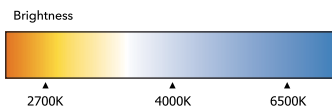

LED SLIM SQUARE PANELS

Código	Tipo	Montaje	Potencia	Tensión	Temp.	Flujo Luminoso	Medida	Bulto	PF	CRI	Vida Útil
RLSLW3W	Downlight	Empotrable	3W	85-277V	3000K	190lm	85x85x10mm	40	0.5	80	25000 hrs
RLSLN3W	Downlight	Empotrable	3W	85-277V	4000K	190lm	85x85x10mm	40	0.5	80	25000 hrs
RLSLD3W	Downlight	Empotrable	3W	85-277V	6500K	190lm	85x85x10mm	40	0.5	80	25000 hrs
RLSLW6W	Downlight	Empotrable	6W	85-277V	3000K	390lm	120x120x10mm	40	0.5	80	25000 hrs
RLSLN6W	Downlight	Empotrable	6W	85-277V	4000K	390lm	120x120x10mm	40	0.5	80	25000 hrs
RLSLD6W	Downlight	Empotrable	6W	85-277V	6500K	390lm	120x120x10mm	40	0.5	80	25000 hrs
RLSLW12W	Downlight	Empotrable	12W	85-277V	3000K	630lm	170x170x10mm	30	0.9	80	25000 hrs
RLSLN12W	Downlight	Empotrable	12W	85-277V	4000K	630lm	170x170x10mm	30	0.9	80	25000 hrs
RLSLD12W	Downlight	Empotrable	12W	85-277V	6500K	630lm	170x170x10mm	30	0.9	80	25000 hrs
RLSLW18W	Downlight	Empotrable	18W	85-277V	3000K	1260lm	225x225x10mm	30	0.9	80	25000 hrs
RLSLN18W	Downlight	Empotrable	18W	85-277V	4000K	1260lm	225x225x10mm	30	0.9	80	25000 hrs
RLSLD18W	Downlight	Empotrable	18W	85-277V	6500K	1260lm	225x225x10mm	30	0.9	80	25000 hrs
RLSLW24W	Downlight	Empotrable	24W	85-277V	3000K	1800lm	300x300x10mm	20	0.9	80	25000 hrs
RLSLN24W	Downlight	Empotrable	24W	85-277V	4000K	1800lm	300x300x10mm	20	0.9	80	25000 hrs
RLSLD24W	Downlight	Empotrable	24W	85-277V	6500K	1800lm	300x300x10mm	20	0.9	80	25000 hrs