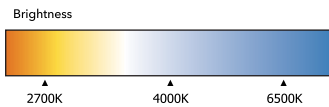

LED CEILING ROUND

Código	Tipo	Montaje	Potencia	Tensión	Temp.	Flujo Luminoso	Medida	Bulto	PF	CRI	Vida Útil
RLCRLW6W	Downlight	Sobreponer	6W	85-277V	2700K	390lm	120x30	40	0.9	80	25000 hrs
RLCRLN6W	Downlight	Sobreponer	6W	85-277V	4000K	390lm	120x30	40	0.9	80	25000 hrs
RLCRLD6W	Downlight	Sobreponer	6W	85-277V	6500K	390lm	120x30	40	0.9	80	25000 hrs
RLCRLW12W	Downlight	Sobreponer	12W	85-277V	2700K	840lm	170x30	40	0.9	80	25000 hrs
RLCRLN12W	Downlight	Sobreponer	12W	85-277V	4000K	840lm	170x30	40	0.9	80	25000 hrs
RLCRLD12W	Downlight	Sobreponer	12W	85-277V	6500K	840lm	170x30	40	0.9	80	25000 hrs
RLCRLW18W	Downlight	Sobreponer	18W	85-277V	2700K	1260lm	220x30	20	0.9	80	25000 hrs
RLCRLN18W	Downlight	Sobreponer	18W	85-277V	4000K	1260lm	220x30	20	0.9	80	25000 hrs
RLCRLD18W	Downlight	Sobreponer	18W	85-277V	6500K	1260lm	220x30	20	0.9	80	25000 hrs
RLCRLW24W	Downlight	Sobreponer	24W	85-277V	2700K	1680lm	300x30	20	0.9	80	25000 hrs
RLCRLN24W	Downlight	Sobreponer	24W	85-277V	4000K	1680lm	300x30	20	0.9	80	25000 hrs
RLCRLD24W	Downlight	Sobreponer	24W	85-277V	6500K	1680lm	300x30	20	0.9	80	25000 hrs