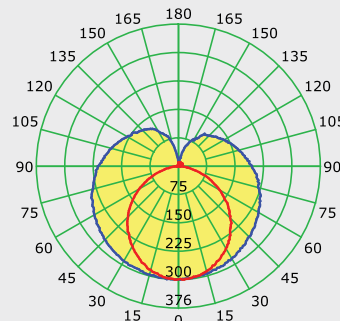

FOTOMETRÍA

Luminous Intensity Distribution Curve
Unit: cd