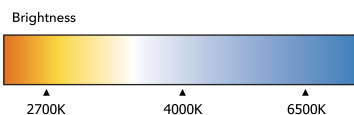

TUB T5

Código	Tipo	Base	Potencia	Tensión	Temp.	Flujo Luminoso	Medida	Bulto	PF	CRI	Vida Útil
RLT5D16W	Tubo	GU13	16W	85-277V	6500K	1600lm	115cm	20	0.5	80	25000 hrs

Encendido automático

Seguro al tacto

25000 hrs de vida útil

80% ahorro energético

no contiene mercurio